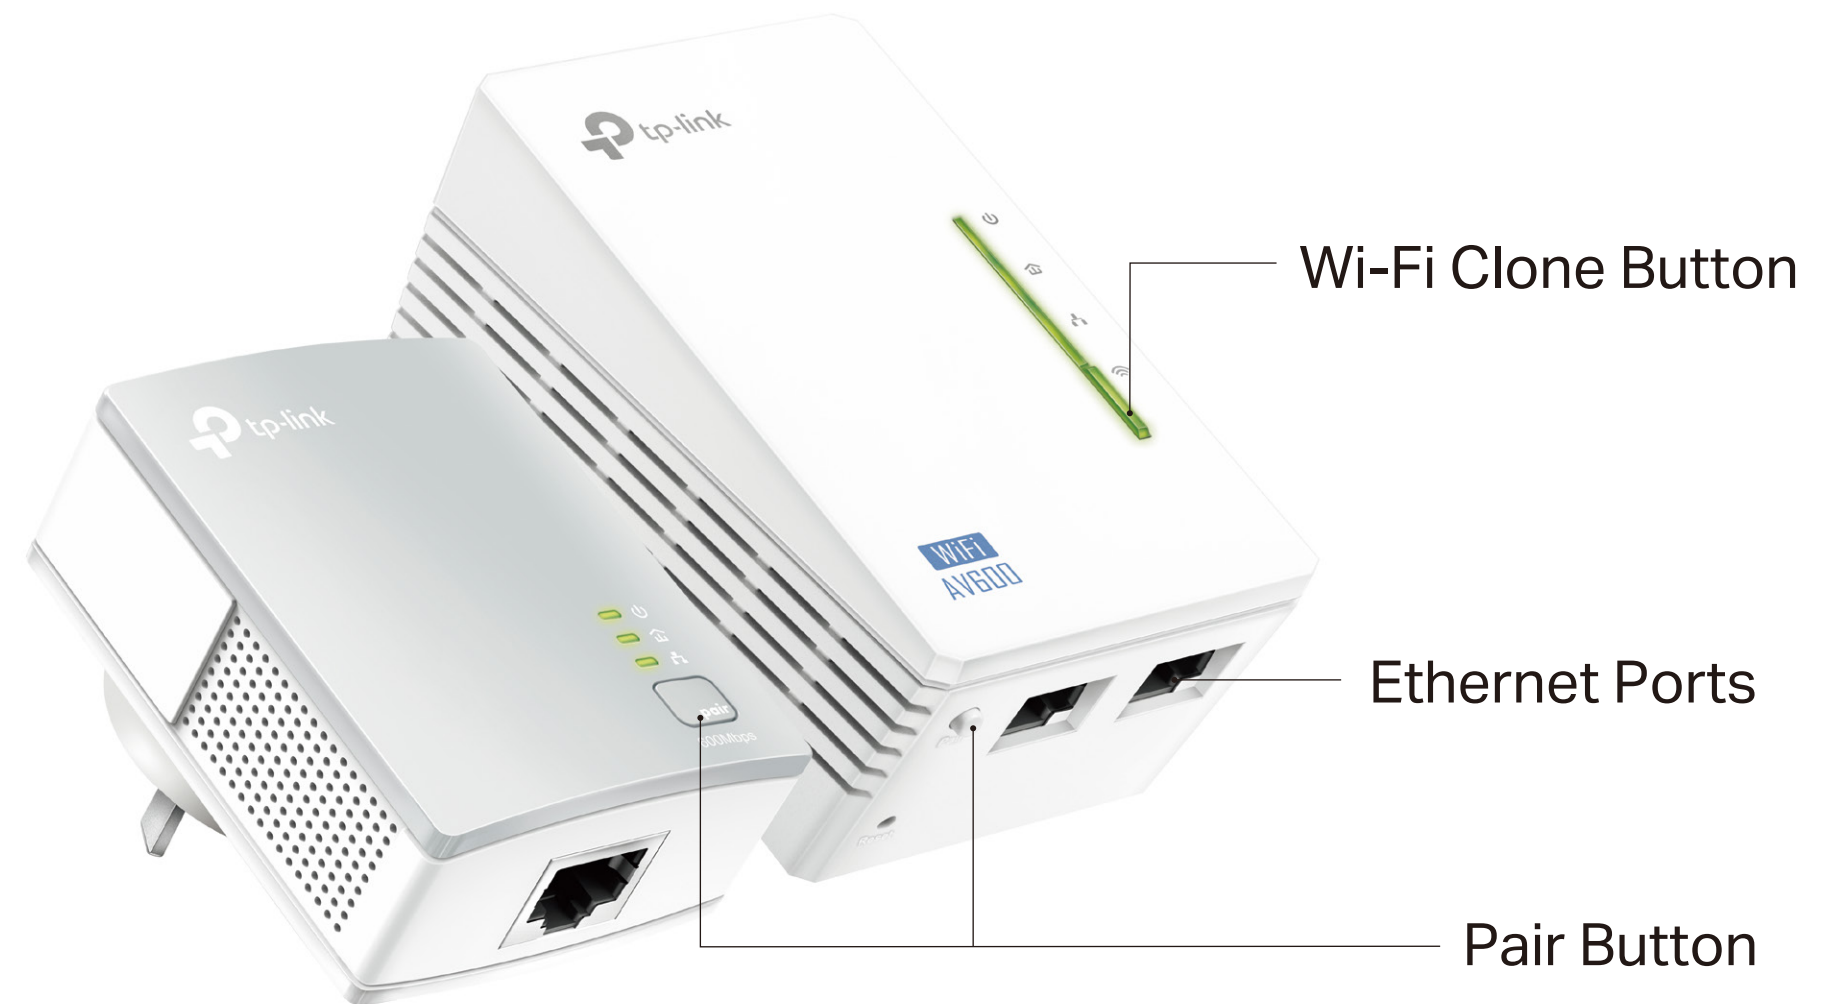

Specifications

Hardware

- Transmission Speeds:
  - Powerline: up to 600 Mbps
  - Ethernet: 10/100 Mbps
- Standards and Protocols:
  - HomePlug AV, IEEE 1901, IEEE 802.3, IEEE 802.3u, IEEE 802.11b/g/n
- Interface:
  - TL-WPA4220: 2 Ethernet Ports
  - TL-PA411: 1 Ethernet Port
- Plug Type: AU
- Button: Pair, Reset, Wi-Fi Clone
- LED Indicator: Power, Powerline, Ethernet, Wi-Fi
- Dimensions (W x D x H):
  - TL-WPA4220: 2.1 × 1.6 × 3.7 in. (54 × 40 × 94 mm)
  - TL-PA411: 2.0 × 1.1 × 2.6 in. (52 × 28.5 × 65 mm)
- IGMP: IGMP v1/v2/v3
- Power Consumption:
  - TL-WPA4220: Maximum: 5.6W, Typical: 5.2W
  - TL-PA411: Maximum: 2.6W, Typical: 2.3W
- Range: Up to 300 meters/1000 feet over existing electrical wiring
- Compatibility:
  - Compatible with all HomePlug AV & AV2 standard powerline adapters