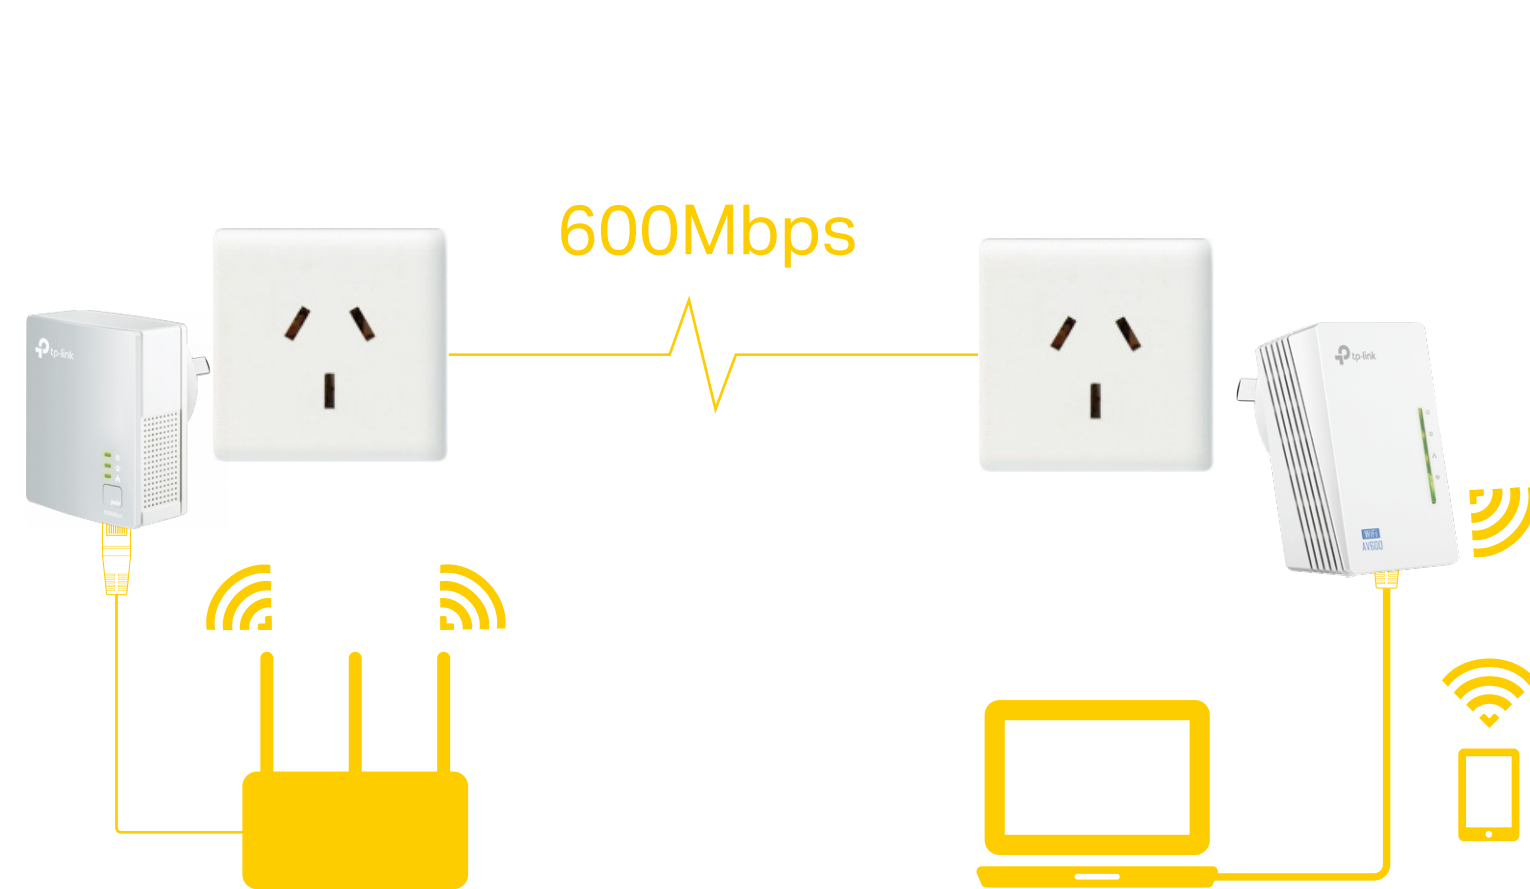

Copy your wireless network name (SSID) and password from your router instantly by pressing the Wi-Fi Clone button.

Settings in Sync with Wi-Fi Move

Any changes made to network settings will be automatically applied across the entire network.

Highlights

600Mbps over Powerline

HomePlug AV standard providing up to 600Mbps high speed data transmission over a home's existing electrical wiring, ideal for lag-free HD or 3D video streaming and online gaming.

300Mbps Wi-Fi

Extend 300Mbps wireless connections to previously hard-to-reach areas of your home and office

Features

Speed

- Wireless N Standard – Wi-Fi speed of up to 300Mbps
- HomePlug AV – Provides up to 600Mbps high-speed data transmission over a home's existing electrical wiring
- Multiple Ethernet Ports – Create faster connections with PCs, consoles, STB and more
- Speed Optimization – Supports IGMP managed multicast IP transmission, optimizing IPTV streaming

Range

- 300 meters Range – Up to 300 meters/1000 feet range over the existing household power circuit

Ease of Use

- Wi-Fi Clone – Allows powerline extenders to copy the network name (SSID) and password from your router with one simple touch
- Wi-Fi Move – Automatically adopts Wi-Fi settings from your existing powerline network
- TP-Link tpPLC – Allows you to easily manage your network using the intuitive tpPLC App or the tpPLC Utility
- Plug, Pair and Play – Set up your powerline network in minutes