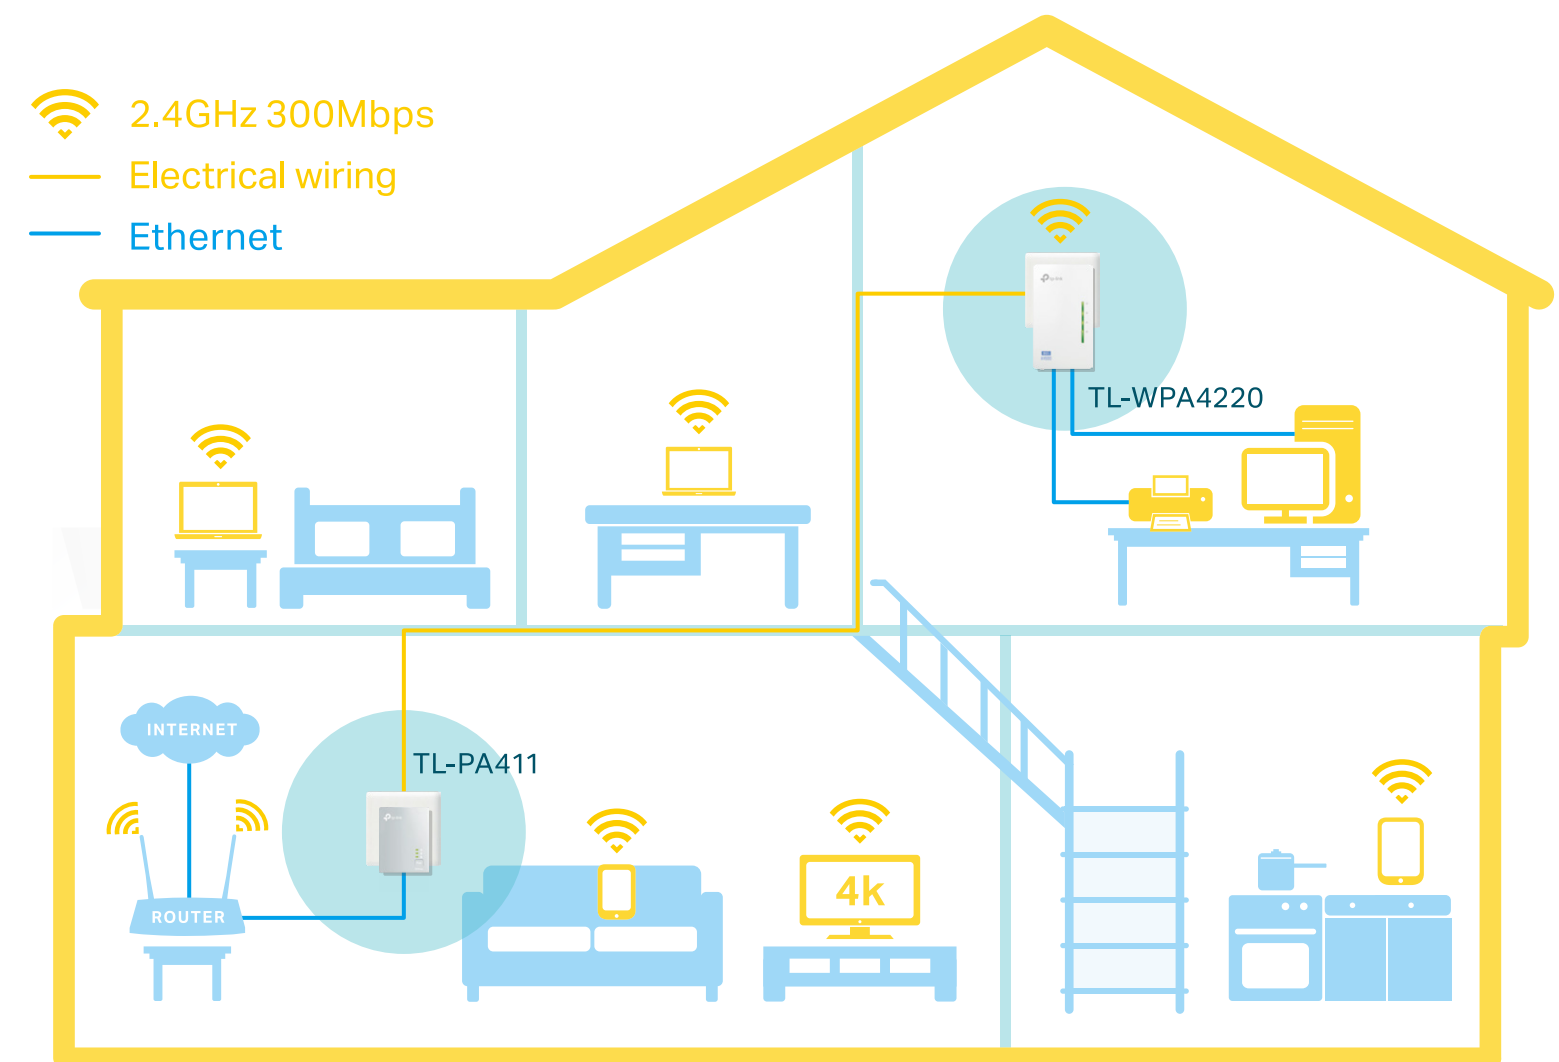

Highlights

600Mbps over Powerline

HomePlug AV standard providing up to 600Mbps high speed data transmission over a home's existing electrical wiring, ideal for lag-free HD or 3D video streaming and online gaming.

300Mbps Wi-Fi

Extend 300Mbps wireless connections to previously hard-to-reach areas of your home and office

Features

Speed

- Wireless N Standard – Wi-Fi speed of up to 300Mbps
- HomePlug AV – Provides up to 600Mbps high-speed data transmission over a home's existing electrical wiring
- Multiple Ethernet Ports – Create faster connections with PCs, consoles, STB and more
- Speed Optimization – Supports IGMP managed multicast IP transmission, optimizing IPTV streaming

Range

- 300 meters Range – Up to 300 meters/1000 feet range over the existing household power circuit

Ease of Use

- Wi-Fi Clone – Allows powerline extenders to copy the network name (SSID) and password from your router with one simple touch
- Wi-Fi Move – Automatically adopts Wi-Fi settings from your existing powerline network
- TP-Link tpPLC – Allows you to easily manage your network using the intuitive tpPLC App or the tpPLC Utility
- Plug, Pair and Play – Set up your powerline network in minutes